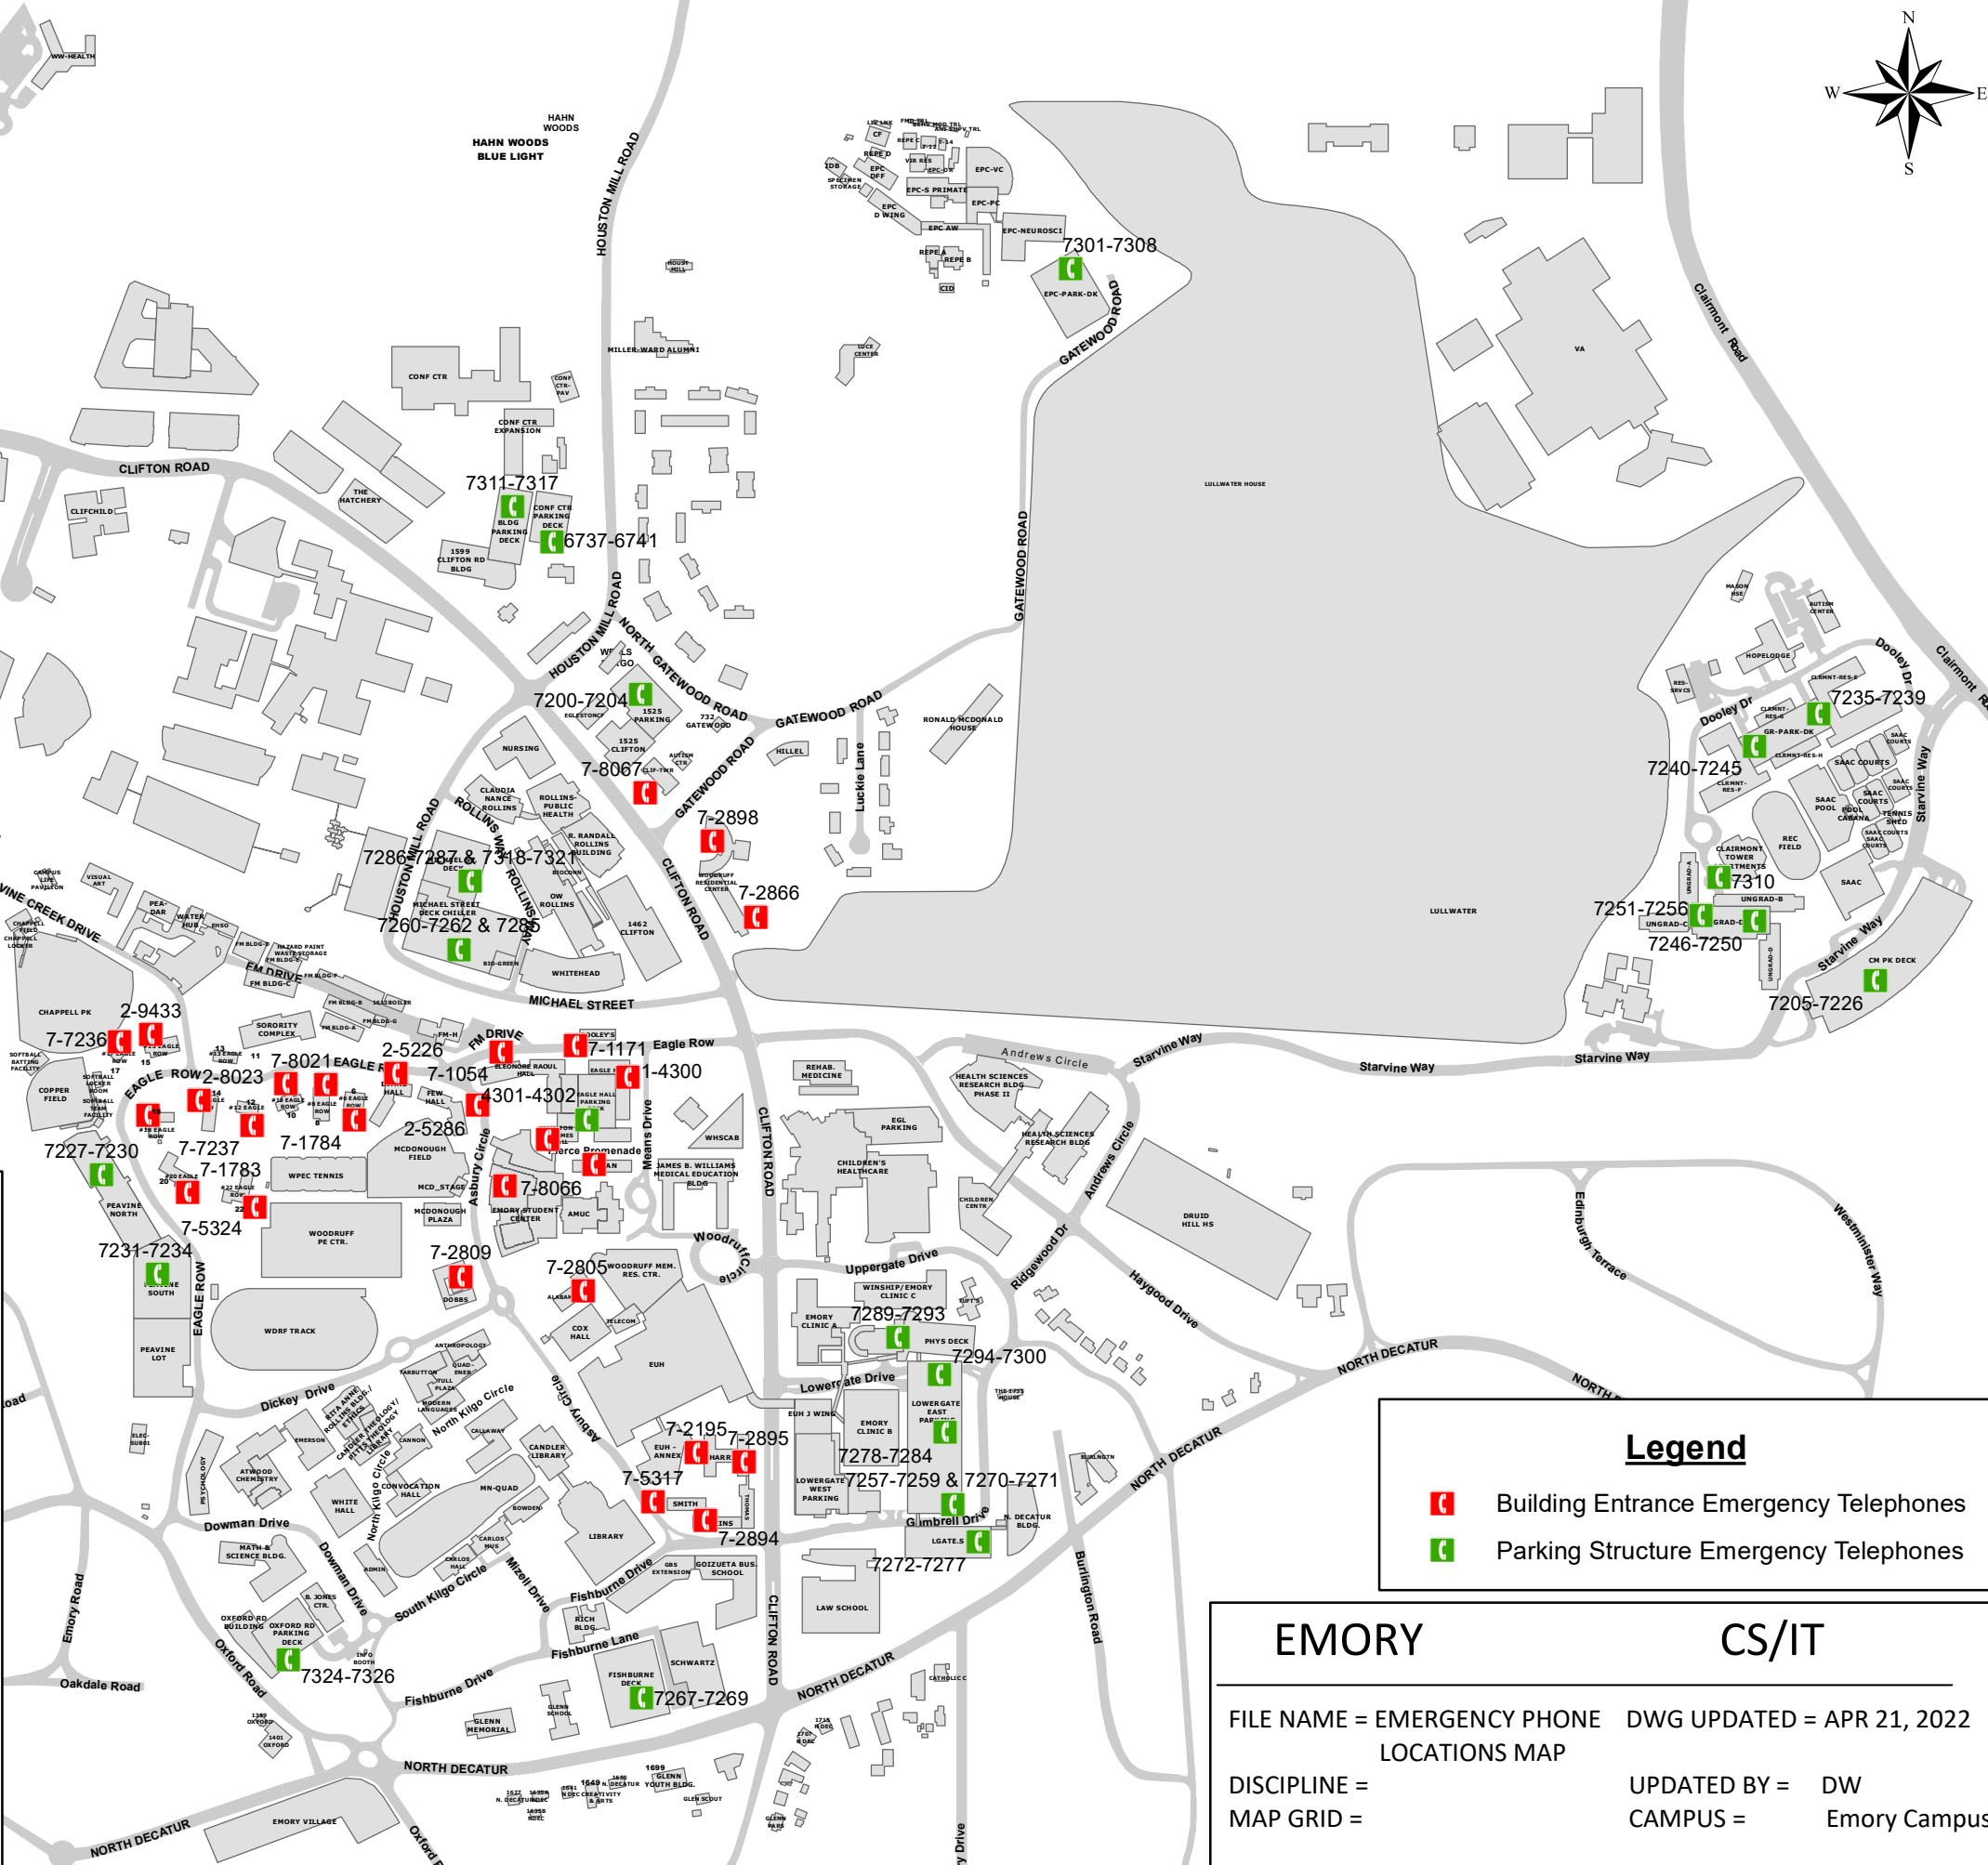

CC STARVINE PARKING DECK STAIR D LEVEL 5	
7225	CC STARVINE PARKING DECK STAIR D LEVEL 6
7289	DOCTORS PARKING DECK LEVEL B
7290	DOCTORS PARKING DECK LEVEL C
7291	DOCTORS PARKING DECK LEVEL D
7292	DOCTORS PARKING DECK LEVEL E
7293	DOCTORS PARKING DECK LEVEL F
7284	WAYFINDING PARKING DECK A
7295	WAYFINDING PARKING DECK B
7296	WAYFINDING PARKING DECK C
7297	WAYFINDING PARKING DECK D
7298	WAYFINDING PARKING DECK E
7299	WAYFINDING PARKING DECK F
7300	WAYFINDING PARKING DECK G
7278	LOWER GATE MAIN PARKING DECK (NORTH) LEVEL A
7279	LOWER GATE MAIN PARKING DECK (NORTH) LEVEL B
7280	LOWER GATE MAIN PARKING DECK (NORTH) LEVEL C
7281	LOWER GATE MAIN PARKING DECK (NORTH) LEVEL D
7282	LOWER GATE MAIN PARKING DECK (NORTH) LEVEL E
7283	LOWER GATE MAIN PARKING DECK (NORTH) LEVEL F
7284	LOWER GATE MAIN PARKING DECK (NORTH) LEVEL G
7257	LOWER GATE MAIN PARKING DECK (SOUTH) LEVEL C
7258	LOWER GATE MAIN PARKING DECK (SOUTH) LEVEL D
7259	LOWER GATE MAIN PARKING DECK (SOUTH) LEVEL E
7270	LOWER GATE MAIN PARKING DECK (SOUTH) LEVEL F
7271	LOWER GATE MAIN PARKING DECK (SOUTH) LEVEL G
7272	LOWER GATE SOUTH PARKING DECK LEVEL 1
7273	LOWER GATE SOUTH PARKING DECK STAIR A LEVEL 1
7274	LOWER GATE SOUTH PARKING DECK LEVEL 3
7275	LOWER GATE SOUTH PARKING DECK LEVEL 4
7276	LOWER GATE SOUTH PARKING DECK LEVEL 5
7277	LOWER GATE SOUTH PARKING DECK LEVEL 6
7301	EPC PARKING DECK 1 N
7302	EPC PARKING DECK 1 S
7303	EPC PARKING DECK 2 N
7304	EPC PARKING DECK 2 S
7305	EPC PARKING DECK 3 N
7306	EPC PARKING DECK 3 S
7307	EPC PARKING DECK 4 N
7308	EPC PARKING DECK 4 S
4301	EAGLE HALL PARKING
4302	EAGLE HALL PARKING
7324	OXFORD ROAD BUILDING PARKING DECK LEVEL C
7325	OXFORD ROAD BUILDING PARKING DECK LEVEL B
7326	OXFORD ROAD BUILDING PARKING DECK LEVEL A

Legend

Building Entrance Emergency Telephones

Parking Structure Emergency Telephones

EMORY CS/IT

FILE NAME = EMERGENCY PHONE DWG UPDATED = APR 21, 2022

LOCATIONS MAP

DISCIPLINE = UPDATED BY = DW

MAP GRID = CAMPUS = Emory Campus